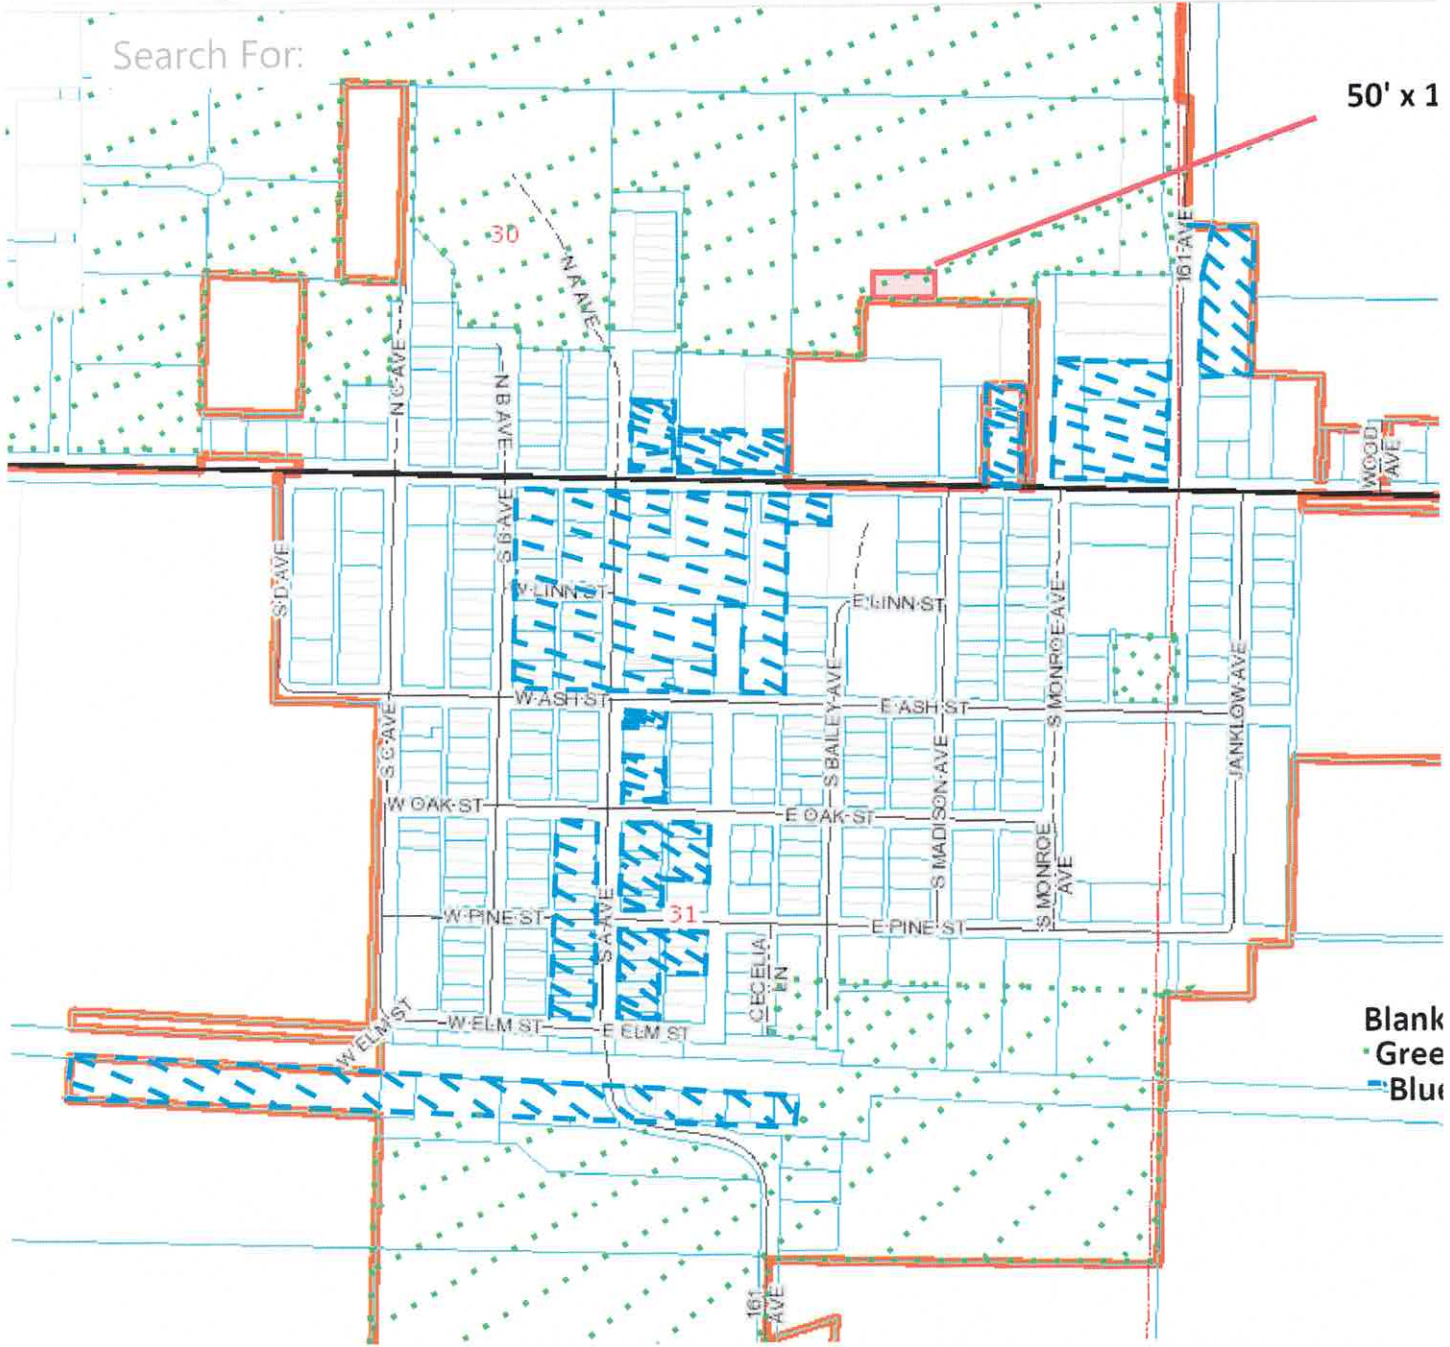

Search For:

50' x 140' residential Resolu

Blank - Residential  
 Green - Ag  
 Blue - Commercial

WGS 84 DMS ▲

Lat: 44° 6' 37.78884" N  
Lon: 102° 48' 33.89643" W

Scale 1: 15,000

Go

Basemaps

Home Map Identify Markup Measurement

Tool Labels X

Identify Identify Parcels

Search For:

50' x 1'

Blank  
Green  
Blue

WGS 84 DMS ▲

Lat: 44° 5' 57.01161" N  
Lon: 102° 49' 15.50069" W

Scale 1: 7,500

Go